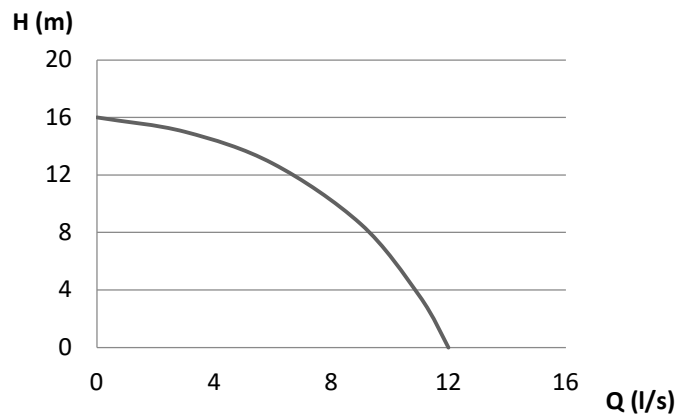

ABS JUMBO 14 D

50Hz

Pump Performance

Model	Jumbo 14 D
Rated power, kW	1.4
Voltage, V/phase	400, 3~
Rated current, A	2.8
Shaft speed, rpm	2800
Weight, kg	18
Discharge DN, mm	50 (2")

AmoraSub

www.amorasub.pt

Parque Industrial S. Marta
de Corroios
Rua Manuel Ribeiro, Lote 13
2845-409 Amora - Portugal

T +351 919 708 279
E geral@amorasub.pt

FICHA TECNICA

Dimensions		
A	B	C
514 mm	202 mm	244 mm

AmoraSub

www.amorasub.pt