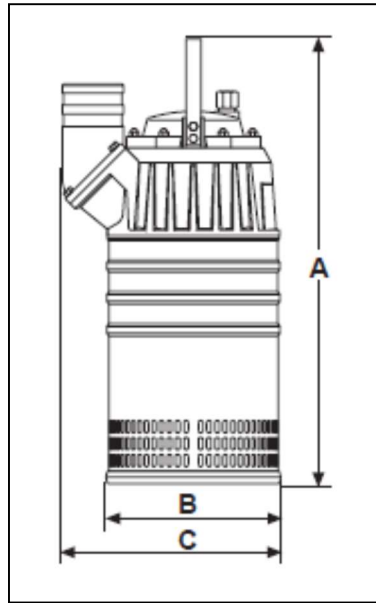

ABS JUMBO 14 D

50Hz

Pump Performance

Model	Jumbo 14 D
Rated power, kW	1.4
Voltage, V/phase	400, 3~
Rated current, A	2.8
Shaft speed, rpm	2800
Weight, kg	18
Discharge DN, mm	50 (2")

AmoraSub

www.amorasub.pt

Parque Industrial S. Marta
de Corroios
Rua Manuel Ribeiro, Lote 13
2845-409 Amora - Portugal

T +351 919 708 279
E geral@amorasub.pt

FICHA TECNICA

Dimensions		
A	B	C
514 mm	202 mm	244 mm

AmoraSub

www.amorasub.pt