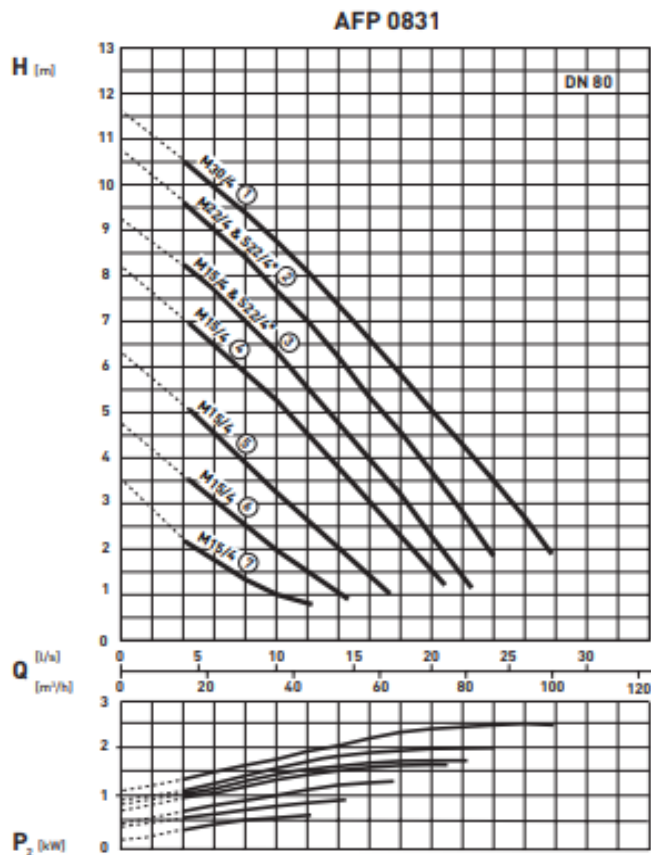

### Performance Curves

Model	<b>AFP 0831.2</b>
Motor	M 22/4
P <sub>1</sub> , kW	2.9
P <sub>2</sub> , kW	2.2
Shaft Speed, rpm	1450
Voltage, V/phase	400, 3~
Rated current, A	5.2
Weight (without cable), kg	78
Discharge DN, mm	75 (3")