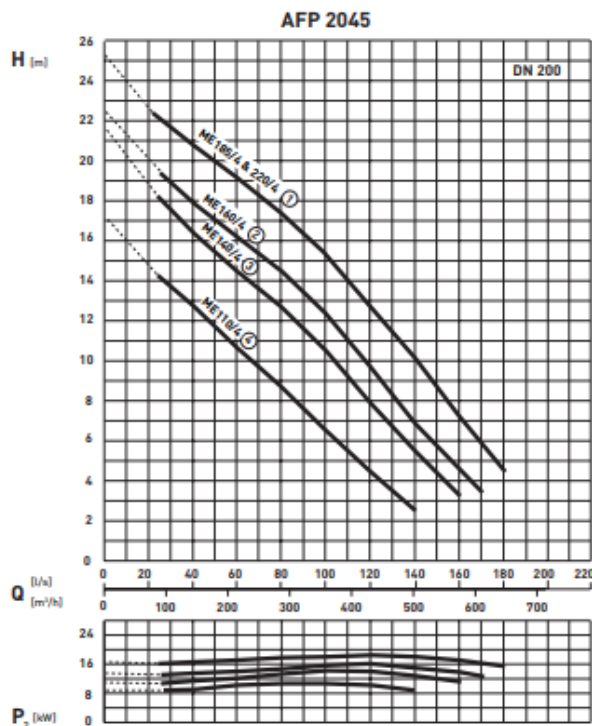

### Performance Curves

<b>Model</b>	<b>AFP 2045.1</b>
<b>Motor</b>	ME 185/4
<b>P<sub>1</sub>, kW</b>	20.6
<b>P<sub>2</sub>, kW</b>	18.5
<b>Shaft Speed, rpm</b>	1450
<b>Voltage, V/phase</b>	400, 3~
<b>Rated current, A</b>	34.3
<b>Weight (without cable), kg</b>	330
<b>Discharge DN, mm</b>	200 (8")