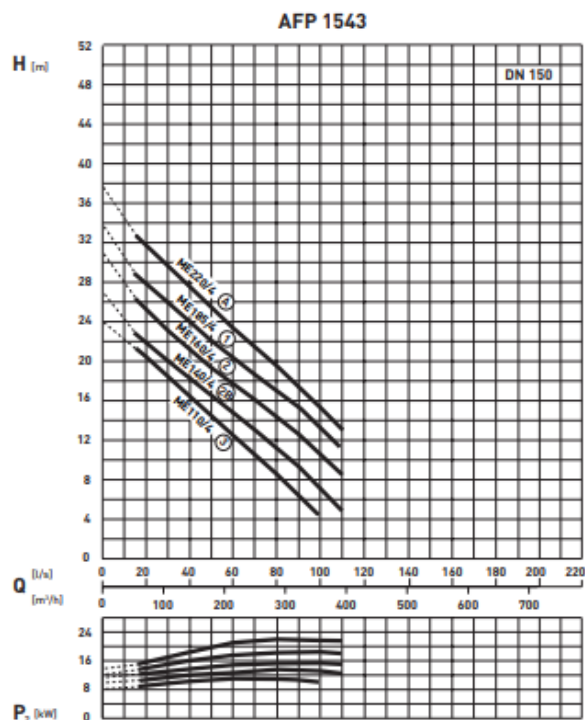

ABS AFP.1543.1

Performance Curves

Model	AFP 1543.1
Motor	ME 185/4
P₁, kW	20.6
P₂, kW	18.5
Shaft Speed, rpm	1450
Voltage, V/phase	400, 3~
Rated current, A	34.3
Weight (without cable), kg	295
Discharge DN, mm	150 (6")