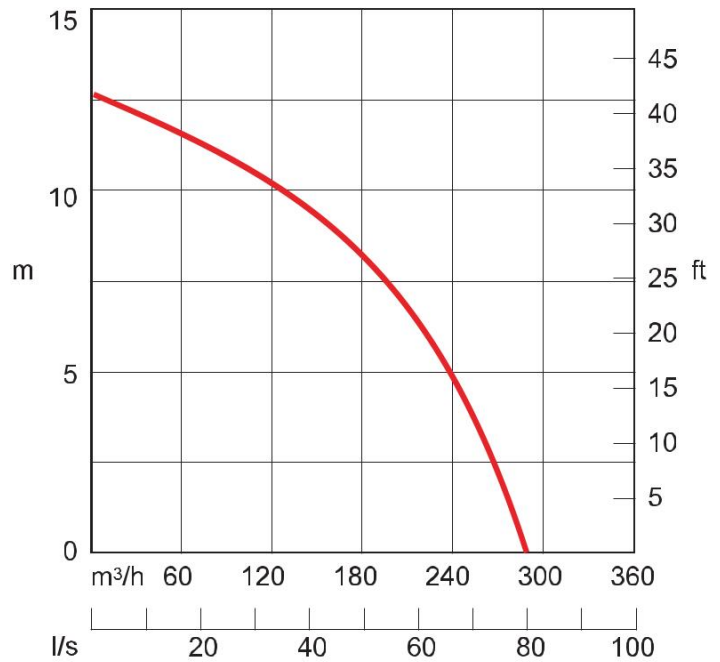

# HS150S

Model		HS150S
Capacity	m³/h	290
Total Head	m	12.7
Solids Size	mm	100
Dimensions (WxH)	mm	800 x 850
Weight - Aluminium	kg	101
Weight - Cast Iron	kg	142
Power Pack		HSP35

Vortex, suitable for larger solids handling, which pass beneath the impeller. Its straight blades help self cleaning.