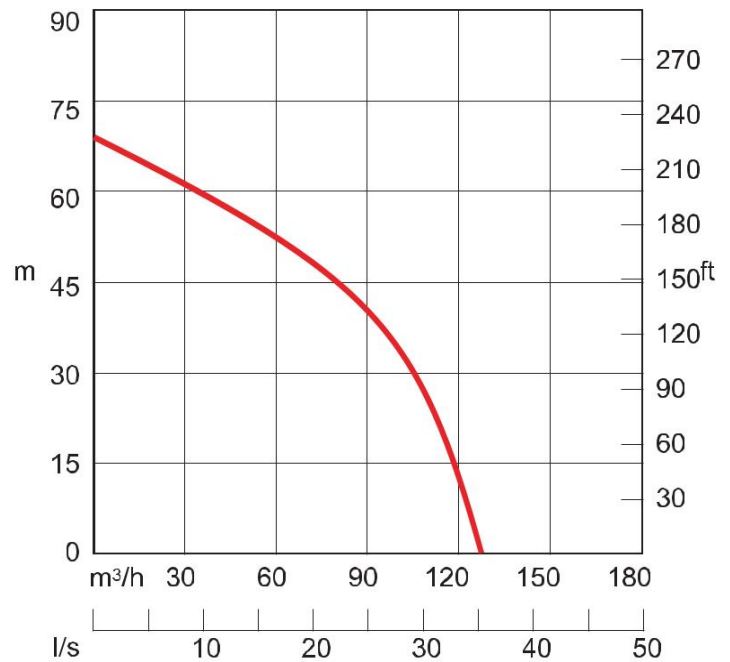

HS100H

Model		HS100H
Capacity	m³/h	130
Total Head	m	69
Solids Size	mm	10
Dimensions (WxH)	mm	480 x 575
Weight - Aluminium	kg	47
Weight - Cast Iron	kg	54
Power Pack		HSP35

High head pump with high performance. Smaller solids can normally be handled.