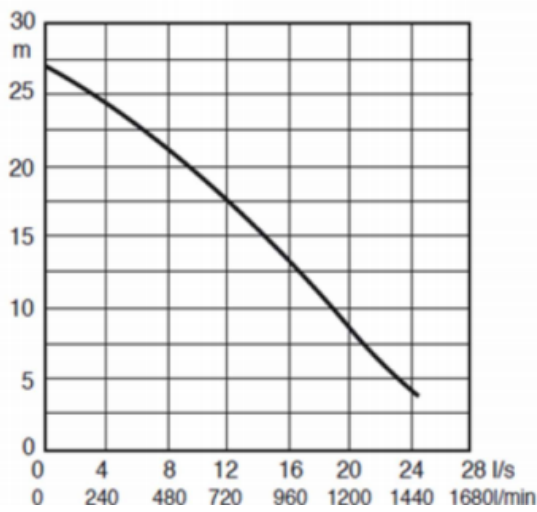

ABS JS 54 D

Pump Performance

Dimensions

Model	JS 54 D
Rated power, kW	5.2
Curve no, type	175
Voltage, V/phase	400, 3~
Rated current, A	11
Weight (without cable), kg	54
Discharge DN, mm	100 (4")
Free passage, mm	55x45
Generator size, kVA	16