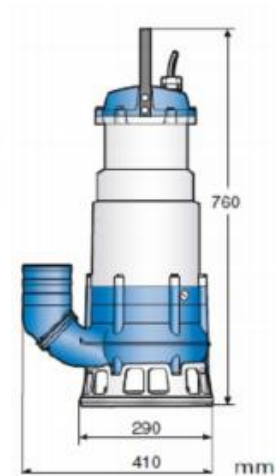

ABS JS 54 D

Pump Performance

Dimensions

Model	JS 54 D
Rated power, kW	5.2
Curve no, type	175
Voltage, V/phase	400, 3~
Rated current, A	11
Weight (without cable), kg	54
Discharge DN, mm	100 (4")
Free passage, mm	55x45
Generator size, kVA	16